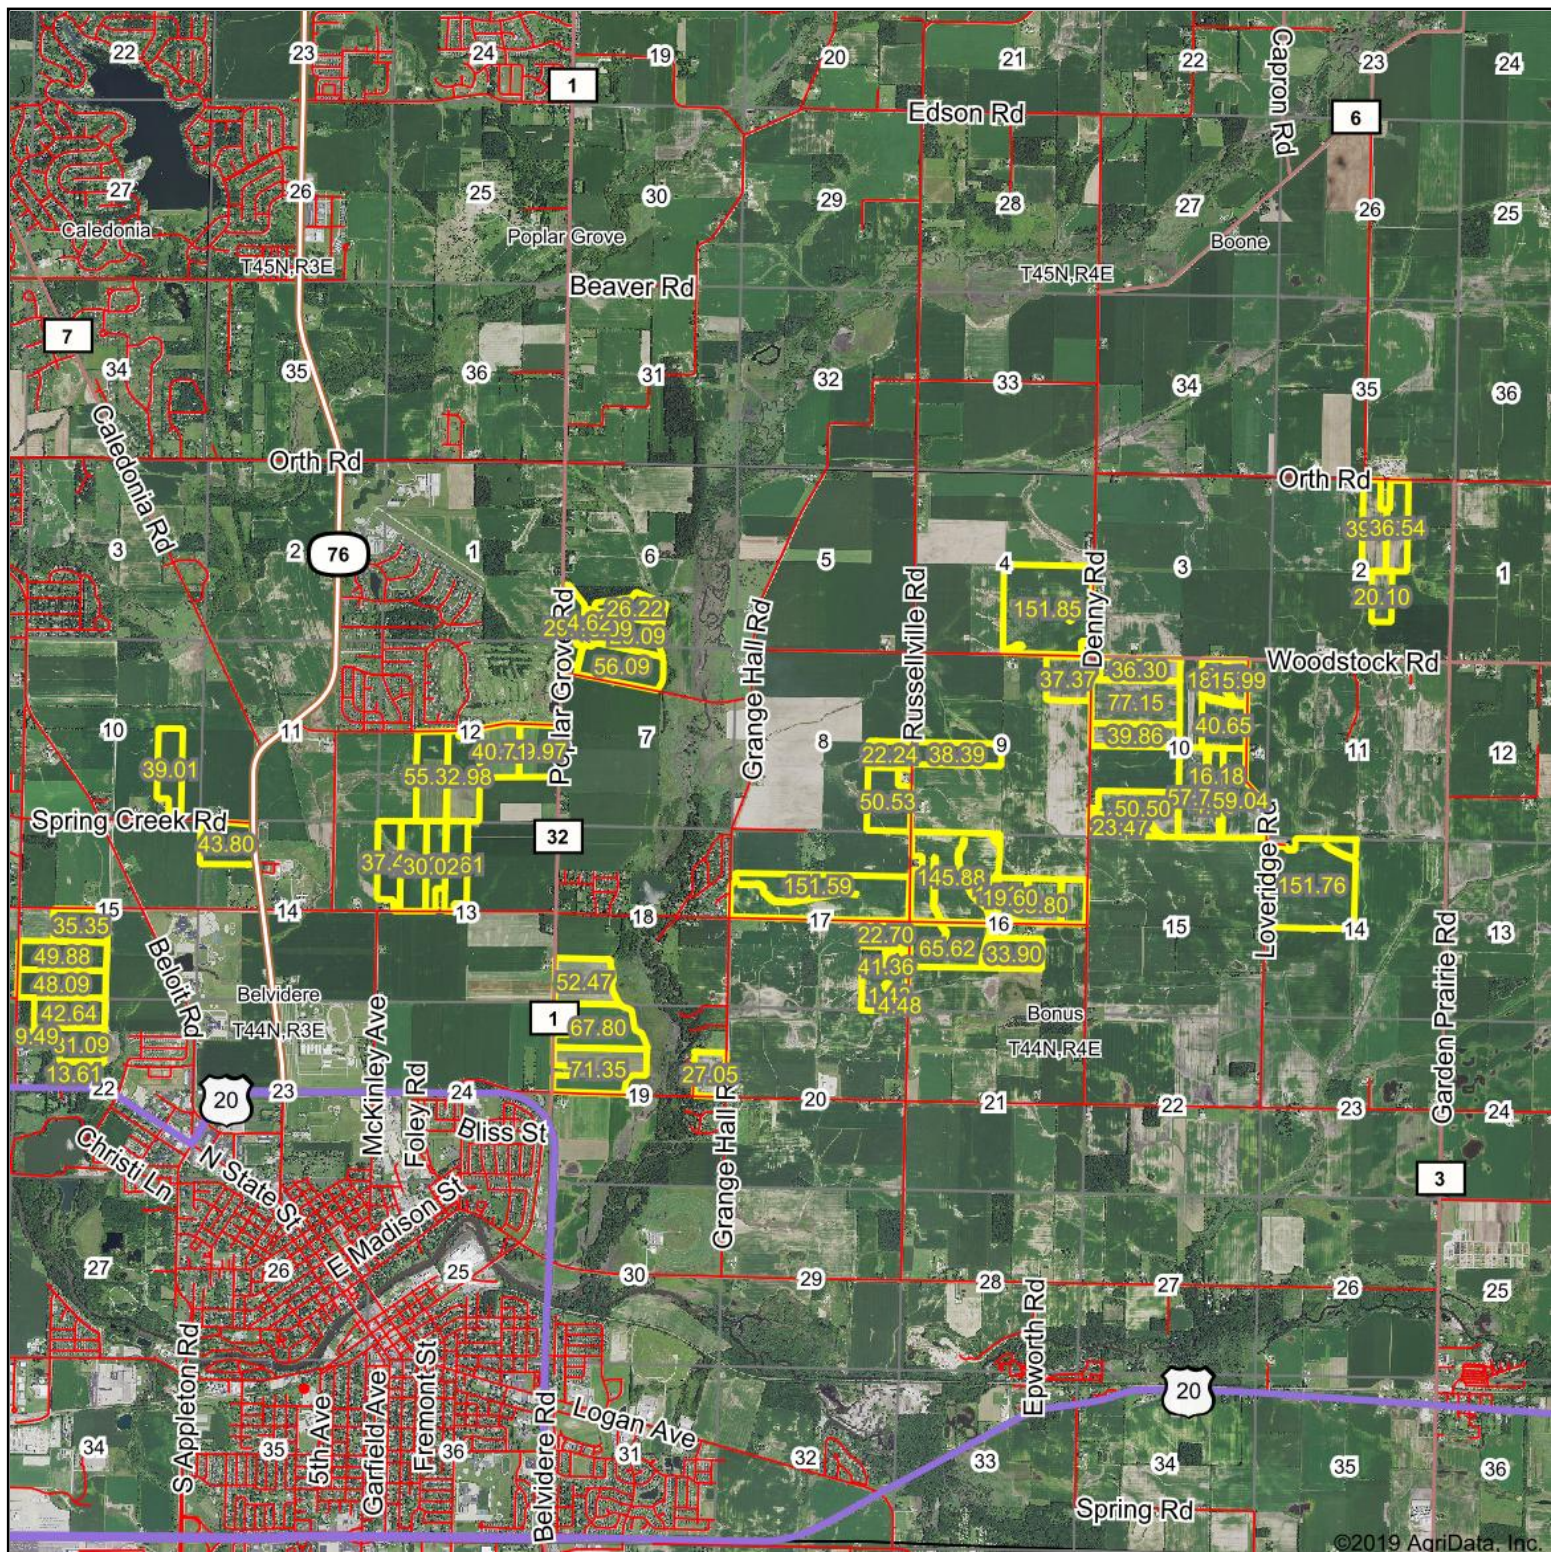

Aerial Map

Map Center: 42° 18' 9.07, -88° 47' 52.35

8-44N-4E
Boone County
Illinois

10/21/2019

Field borders provided by Farm Service Agency as of 5/21/2008. Soils data provided by University of Illinois at Champaign-Urbana.