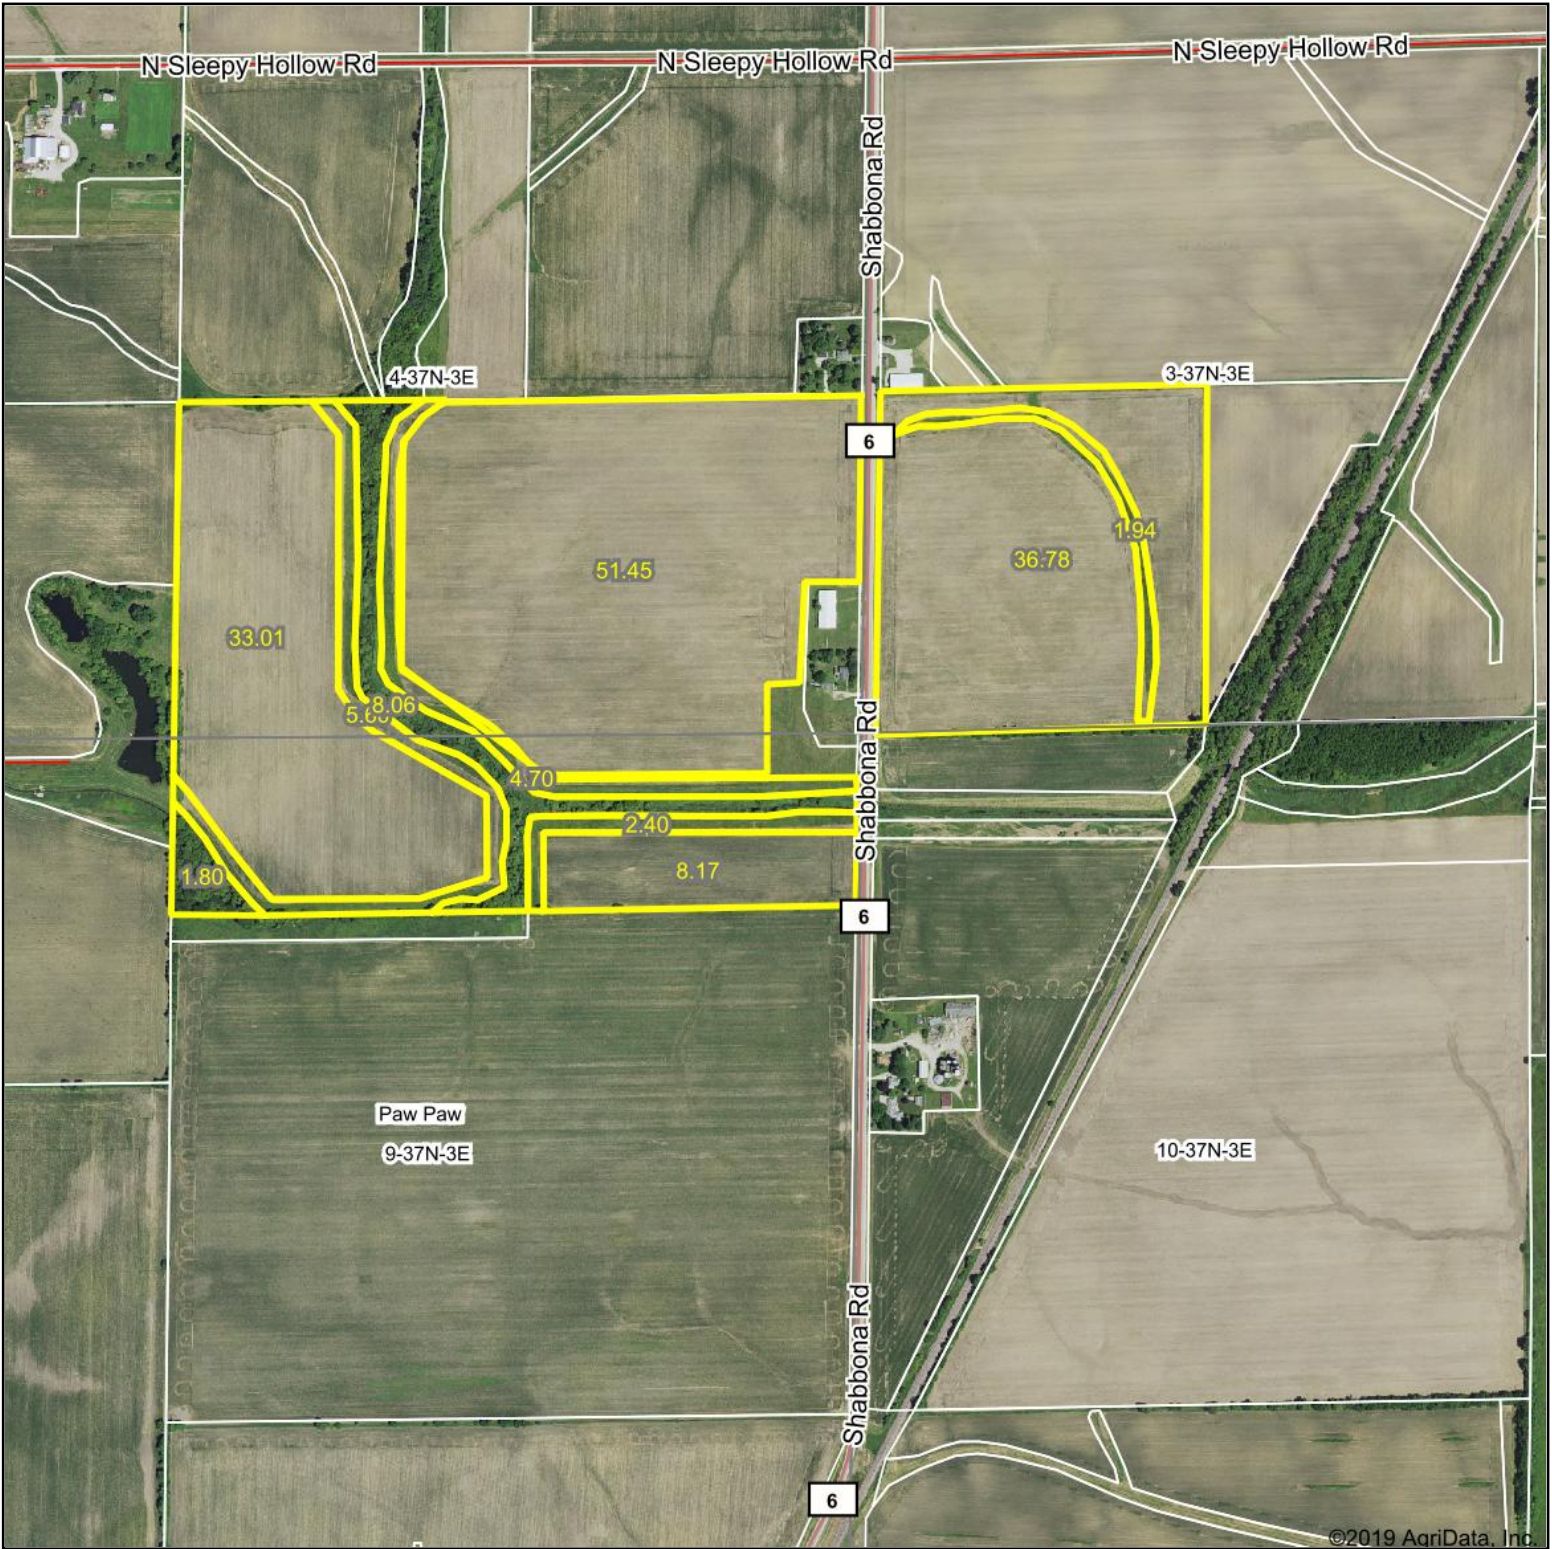

Aerial Map

©2019 AgriData, Inc.

Map Center: 41° 42' 6.78, -88° 52' 42.89

9-37N-3E
De Kalb County
Illinois

10/18/2019