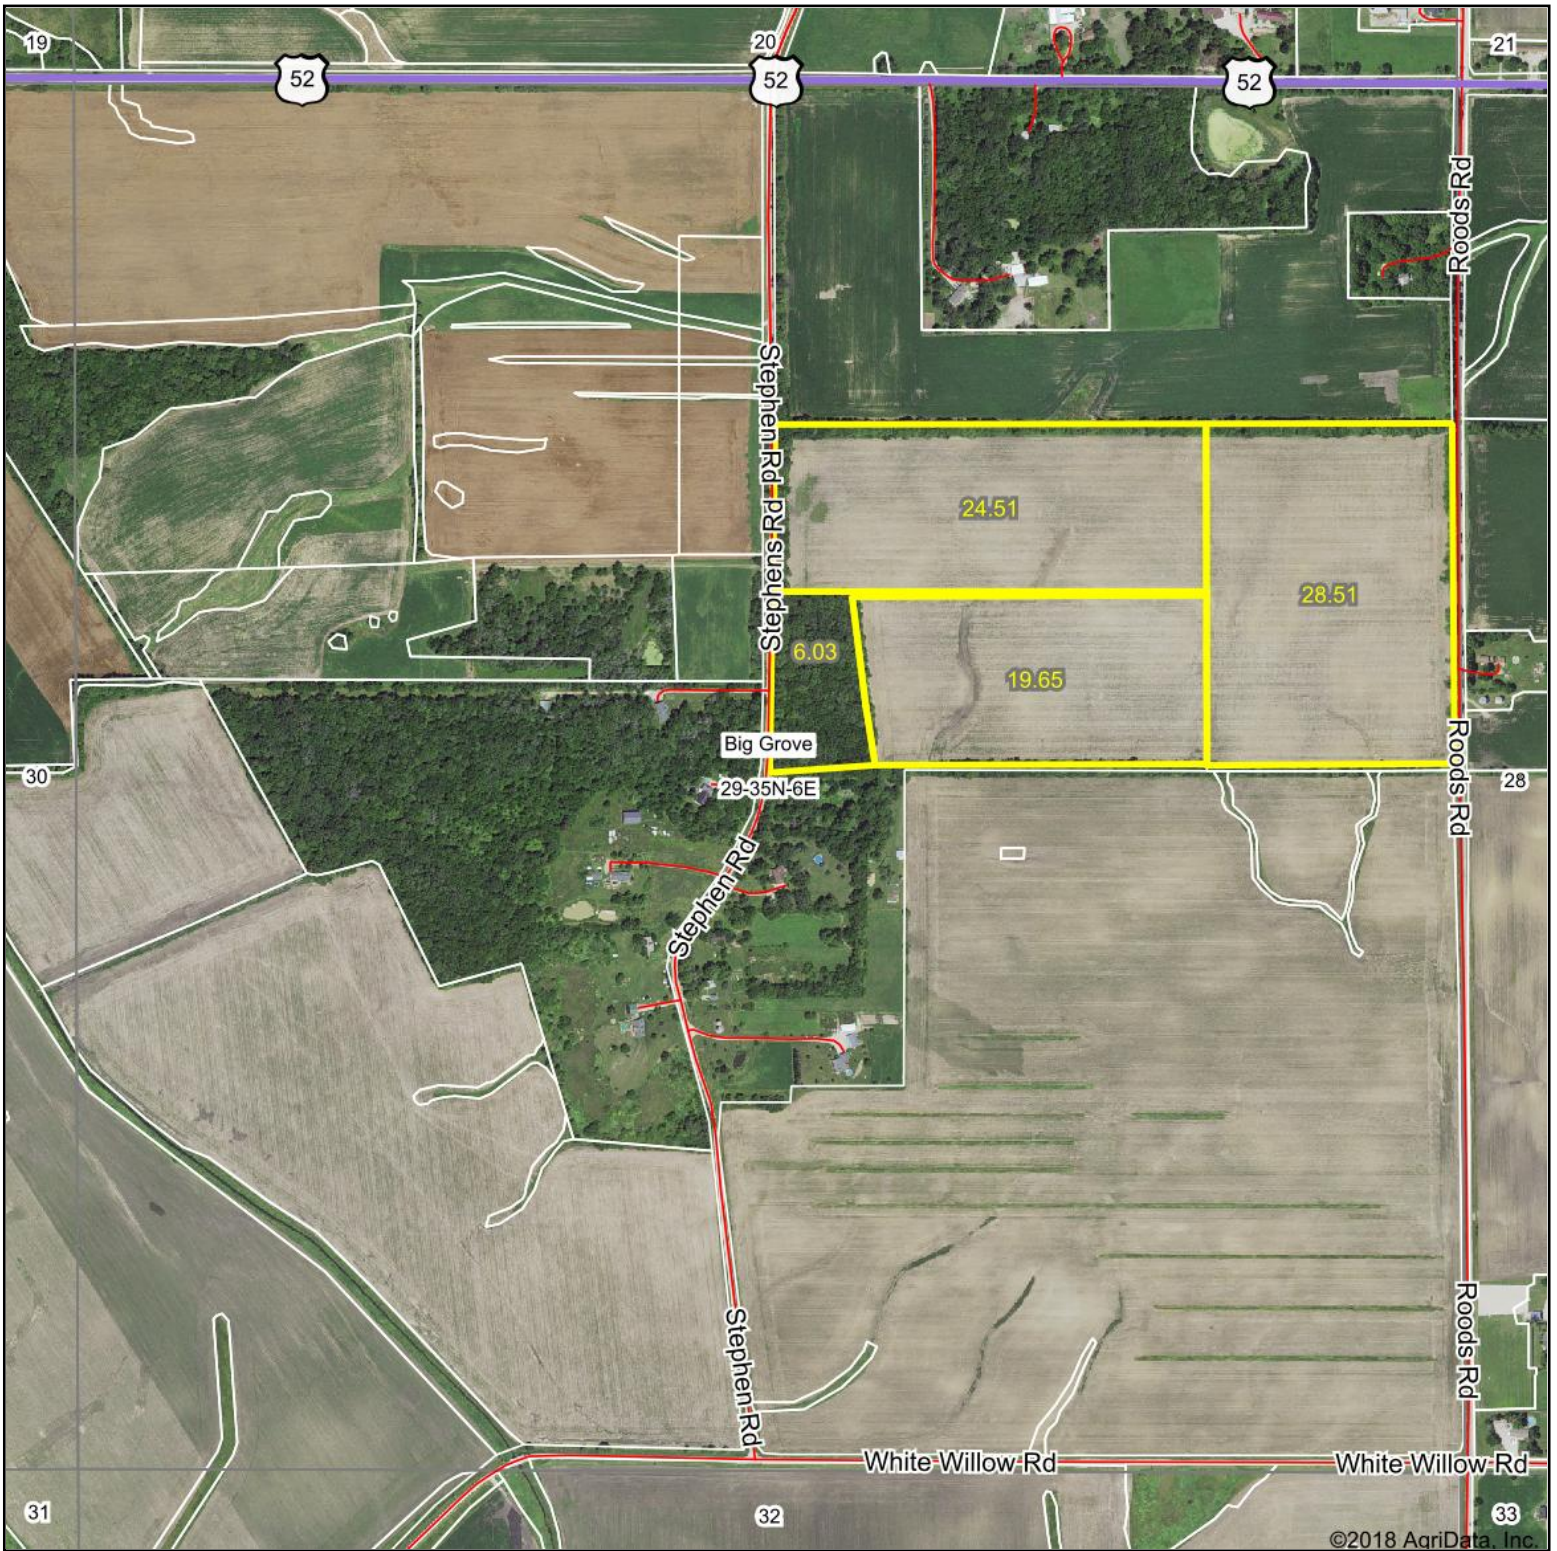

Aerial Map

©2018 AgriData, Inc.

map center: 41° 28' 45.12, -88° 34' 10.28

29-35N-6E
Kendall County
Illinois

4/2/2018