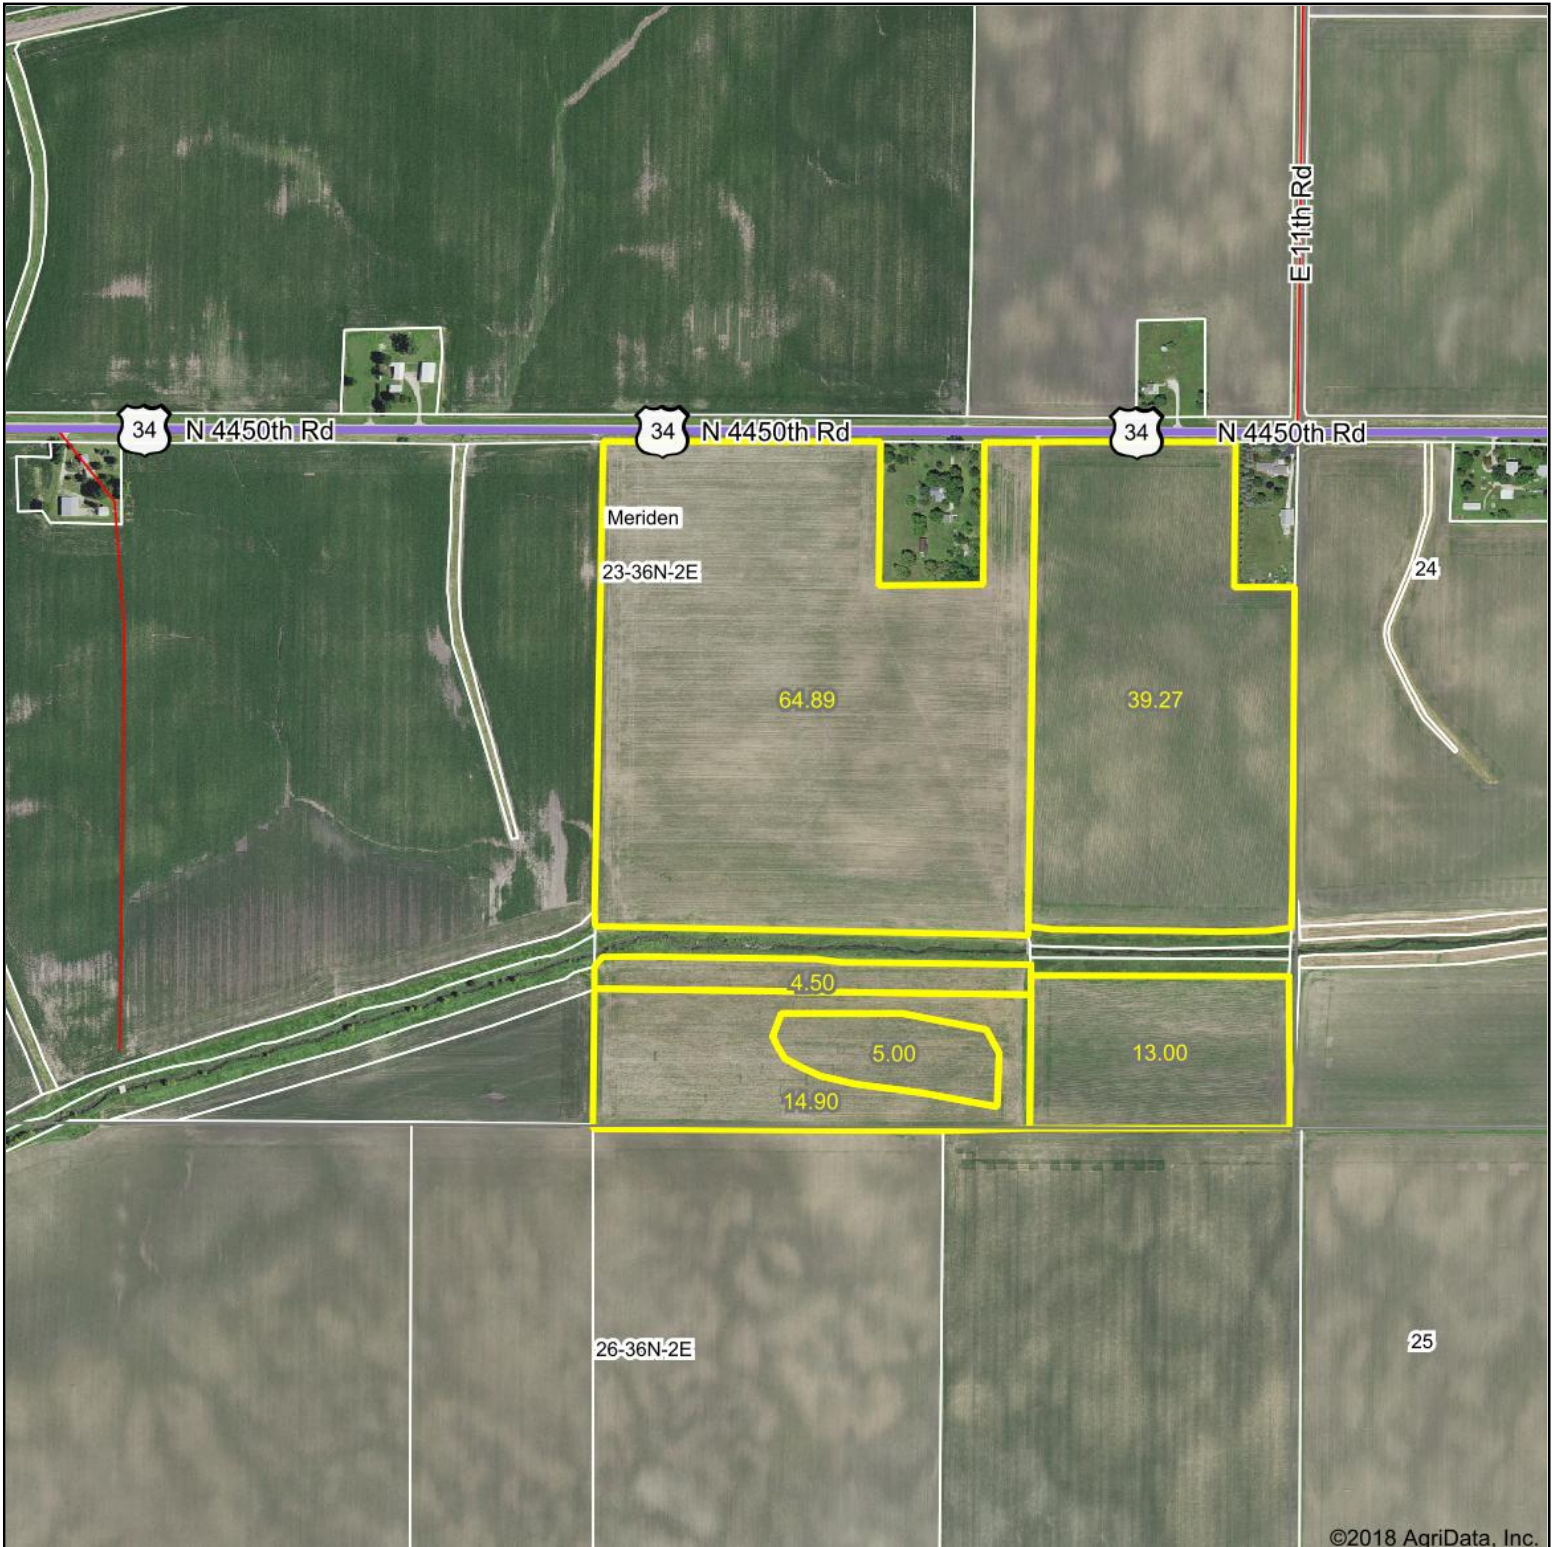

# Aerial Map

©2018 AgriData, Inc.

map center: 41° 34' 24.89, -88° 57' 50.85

**23-36N-2E**  
**La Salle County**  
**Illinois**

3/16/2018