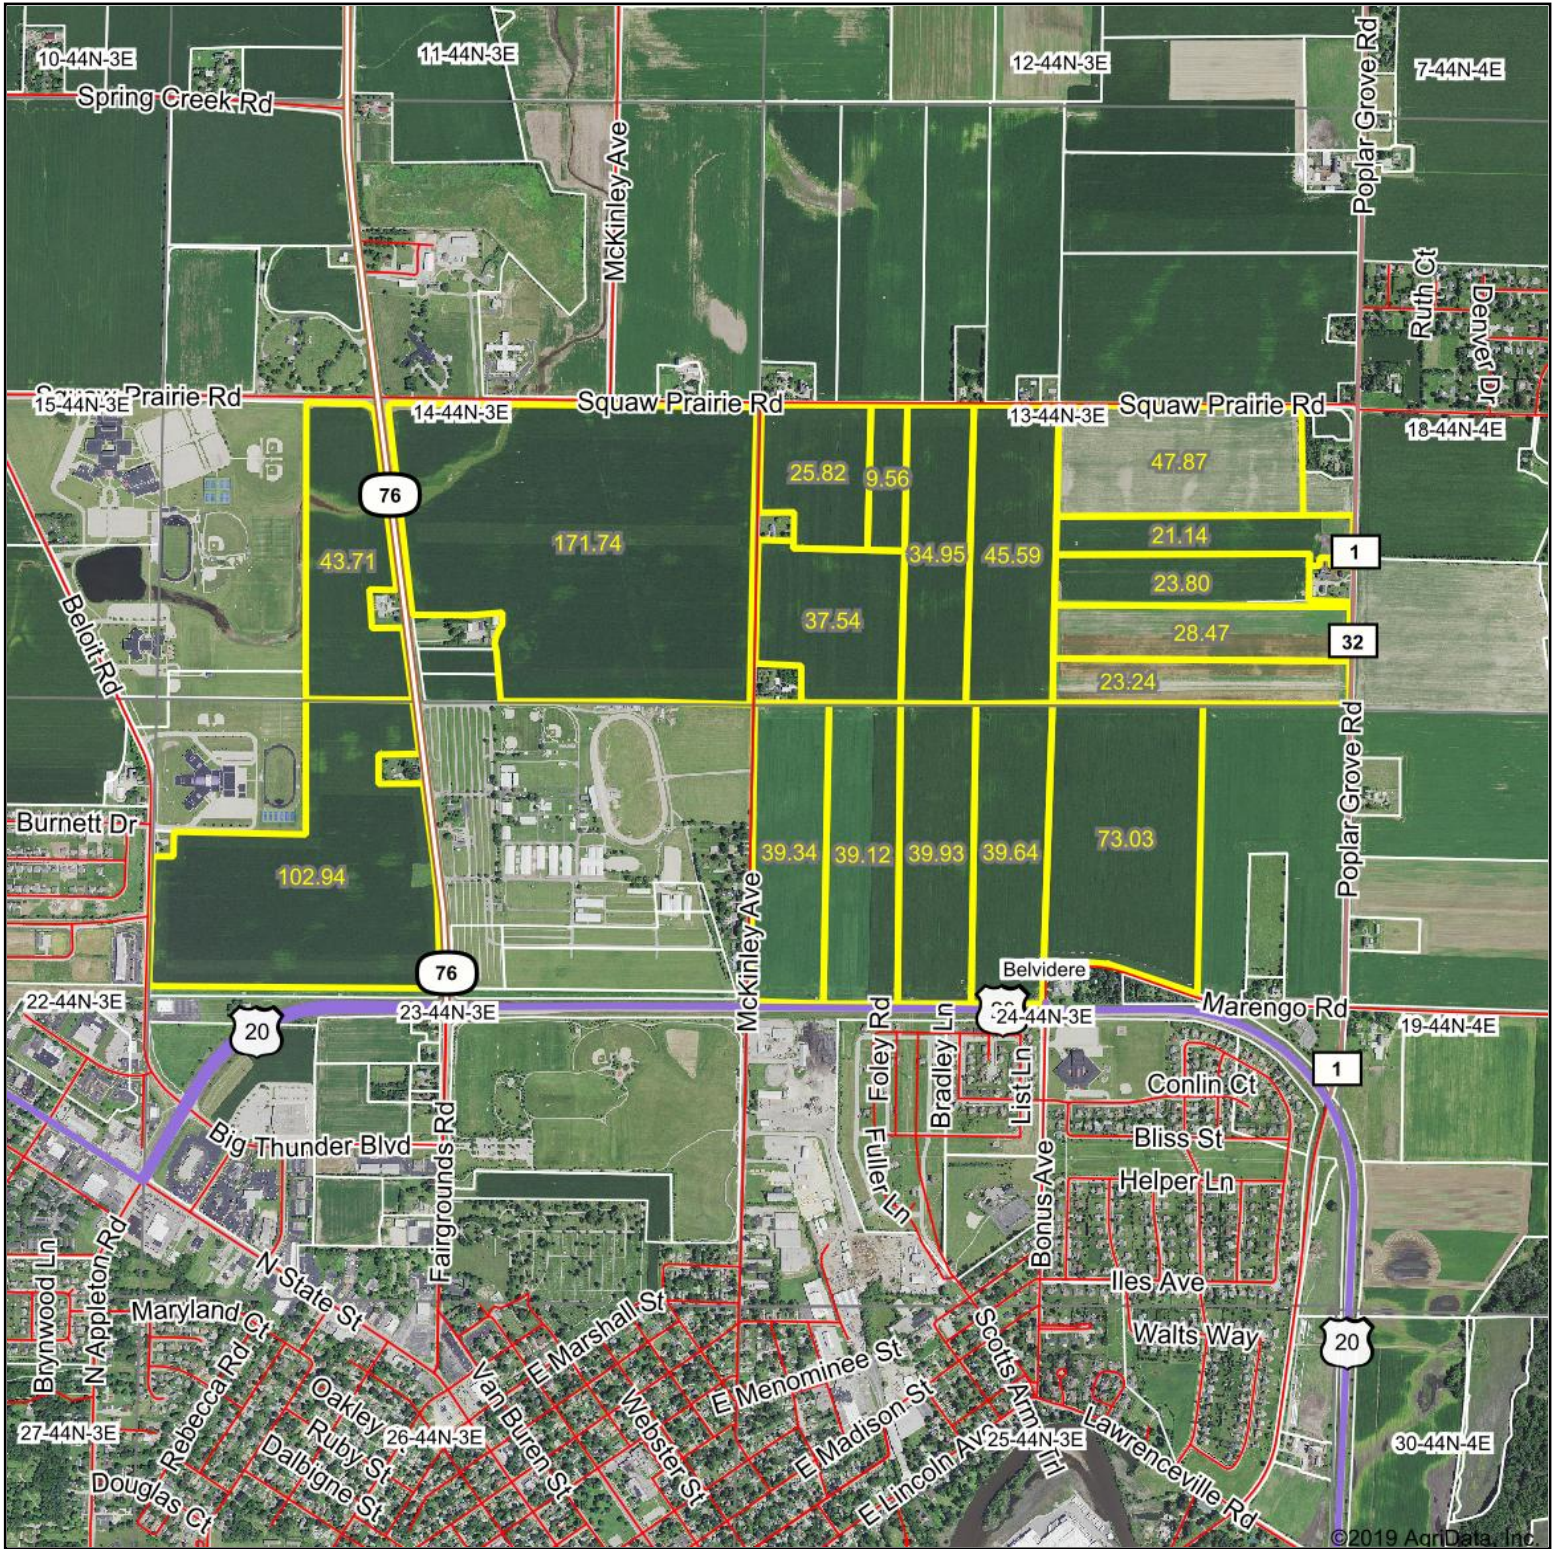

Aerial Map

Map Center: 42° 16' 56.23, -88° 50' 26.48

24-44N-3E
Boone County
Illinois

10/21/2019