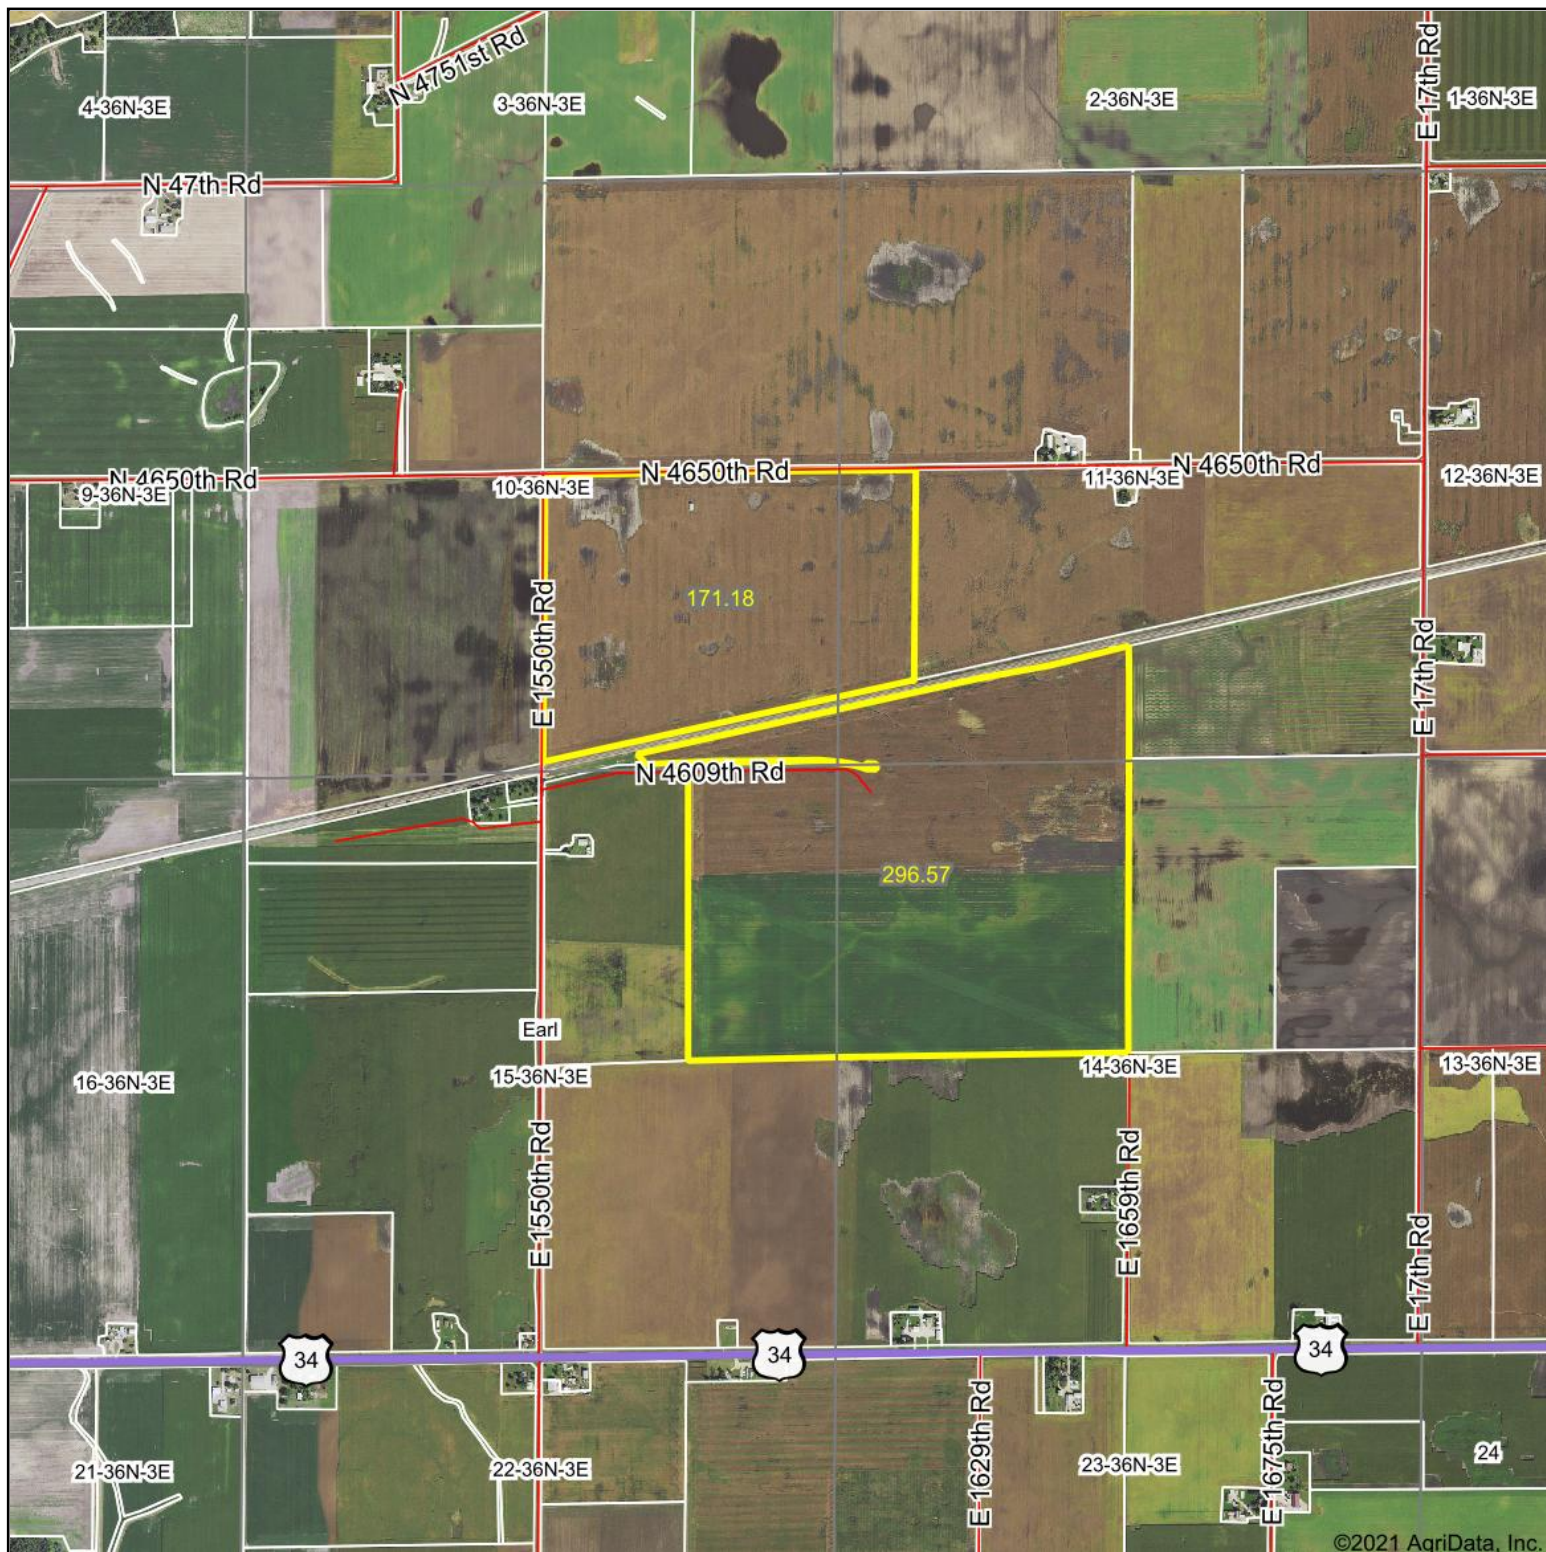

Aerial Map

Map Center: 41° 36' 3.29, -88° 51' 30.16

15-36N-3E
La Salle County
Illinois

7/12/2021

Maps Provided By:
**surety**
CUSTOMIZED ONLINE MAPPING
© AgriData, Inc. 2021 www.AgriDataInc.com

Field borders provided by Farm Service Agency as of 5/21/2008.