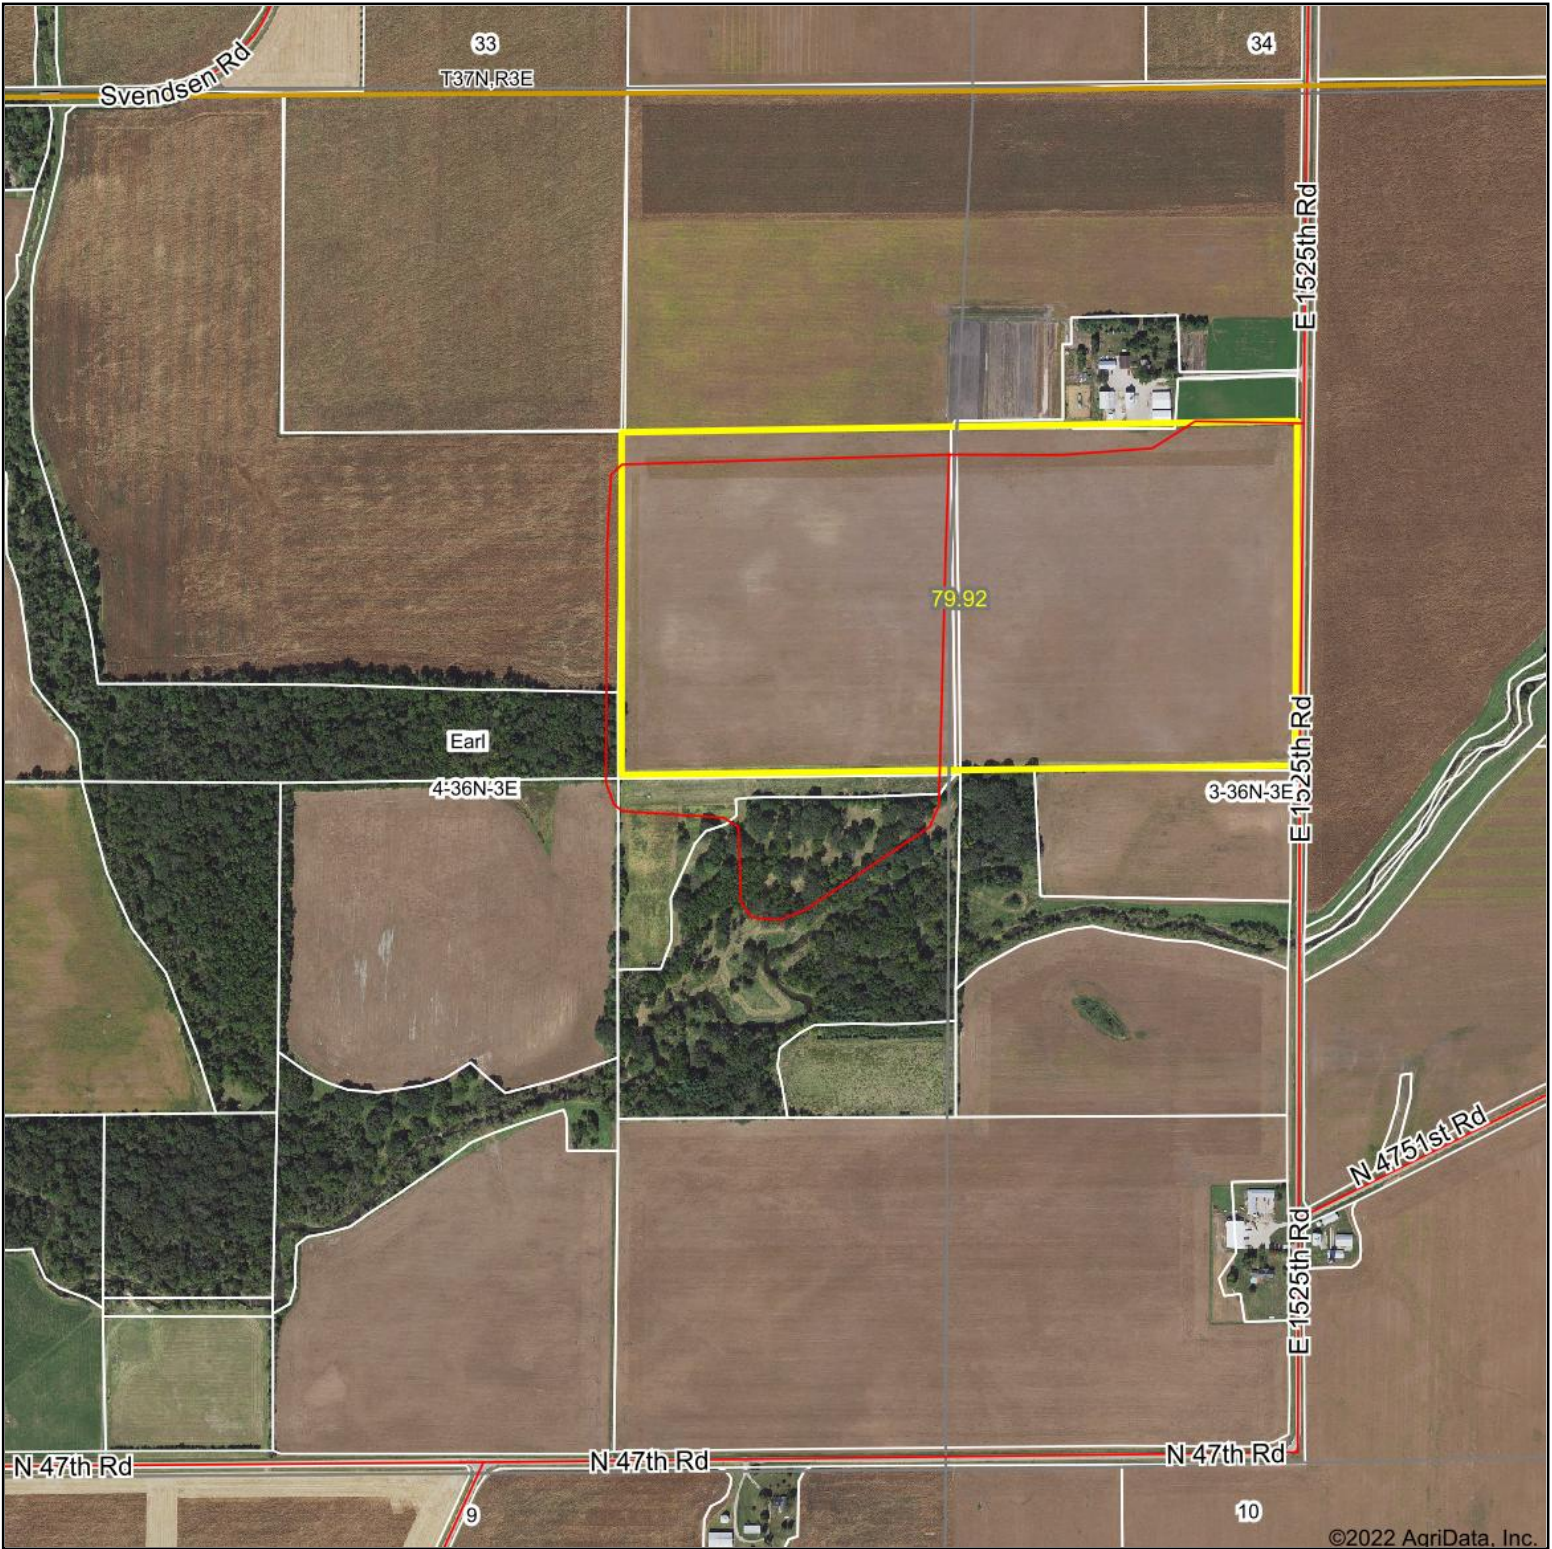

Aerial Map

©2022 AgriData, Inc.

Map Center: 41° 37' 21.26, -88° 52' 44.36

4-36N-3E
LaSalle County
Illinois

6/20/2022

Field borders provided by Farm Service Agency as of 5/21/2008.