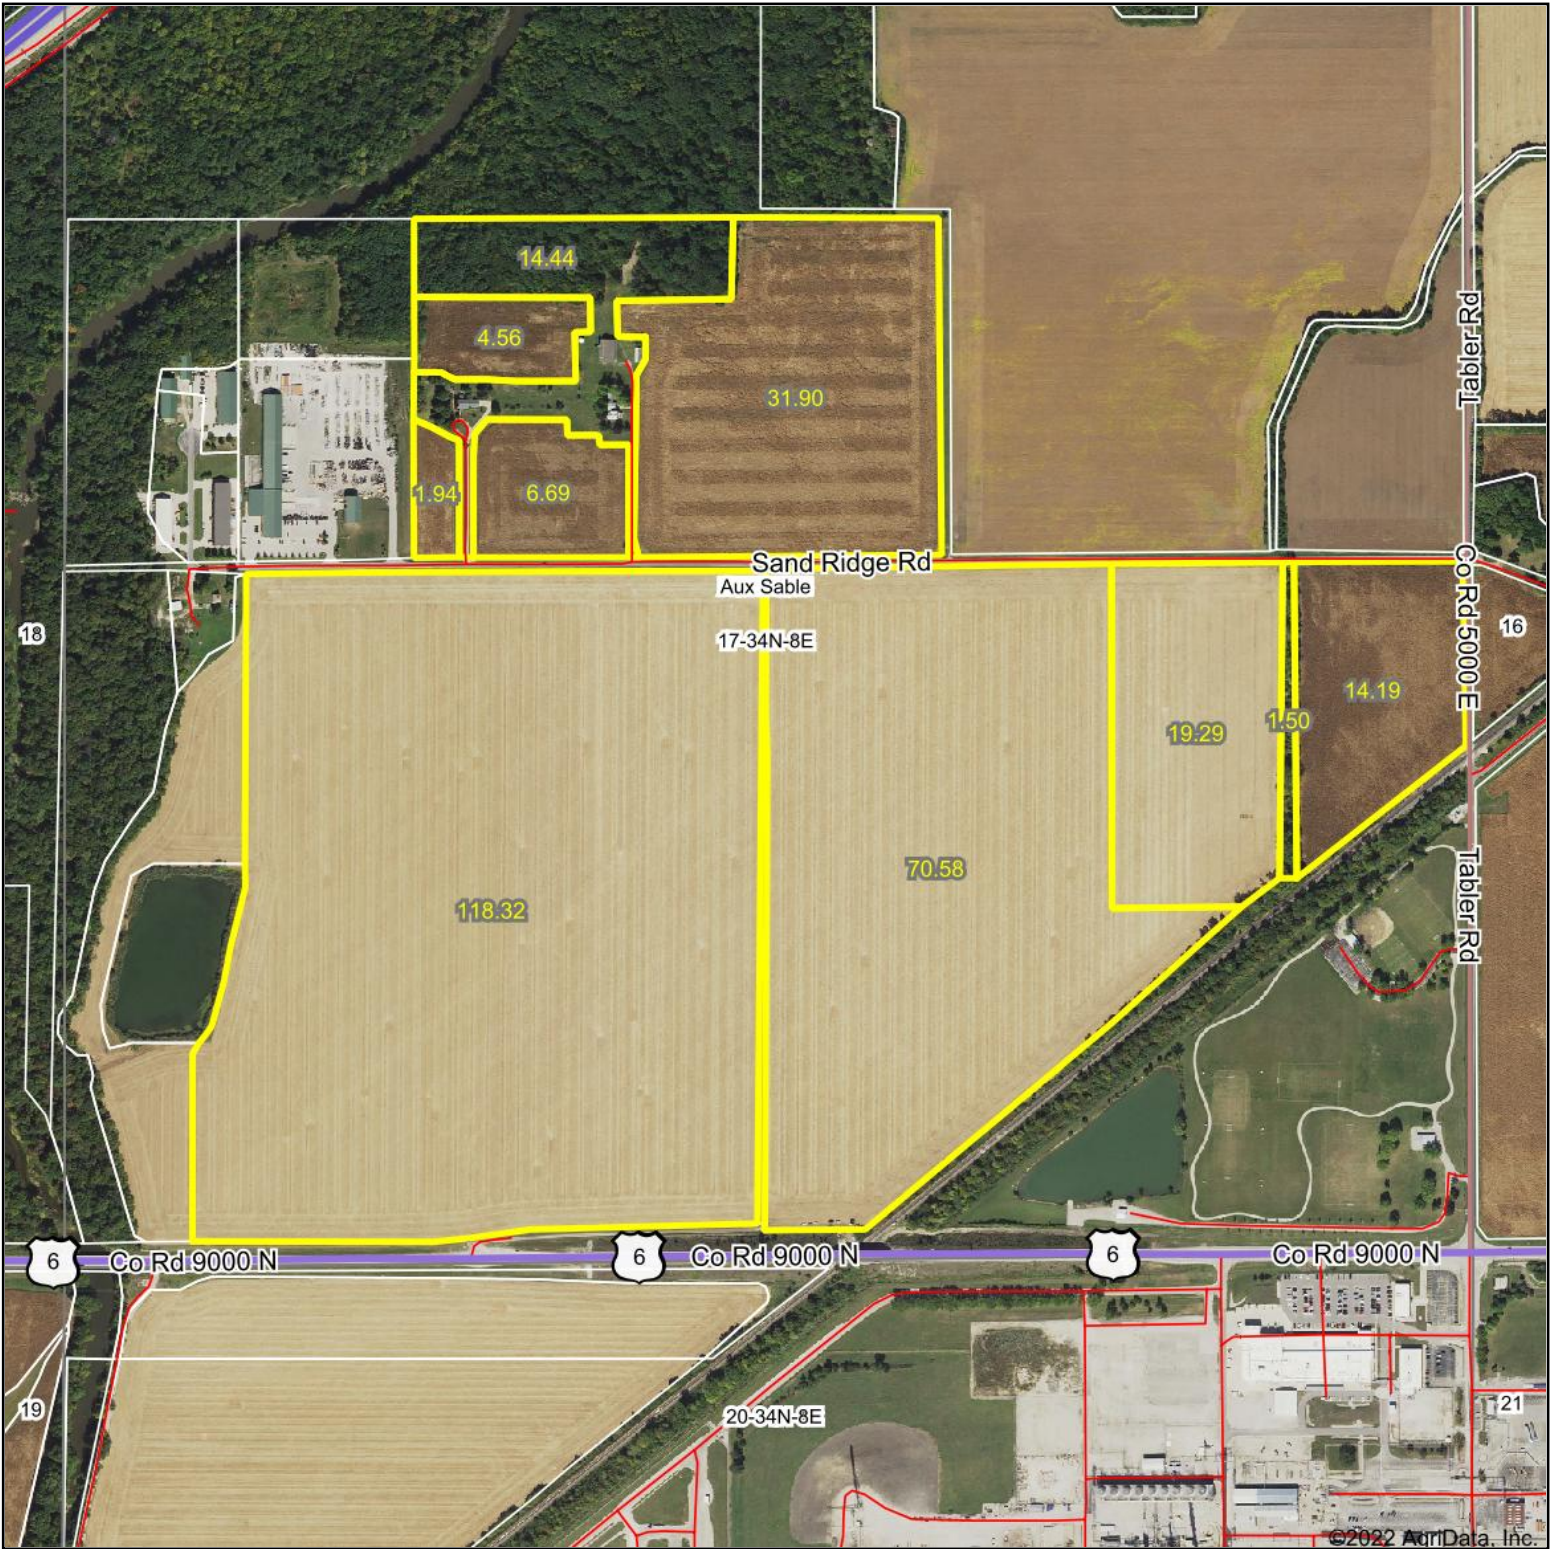

Aerial Map

Map Center: 41° 25' 20.06, -88° 20' 18.56

17-34N-8E
Grundy County
Illinois

3/28/2022