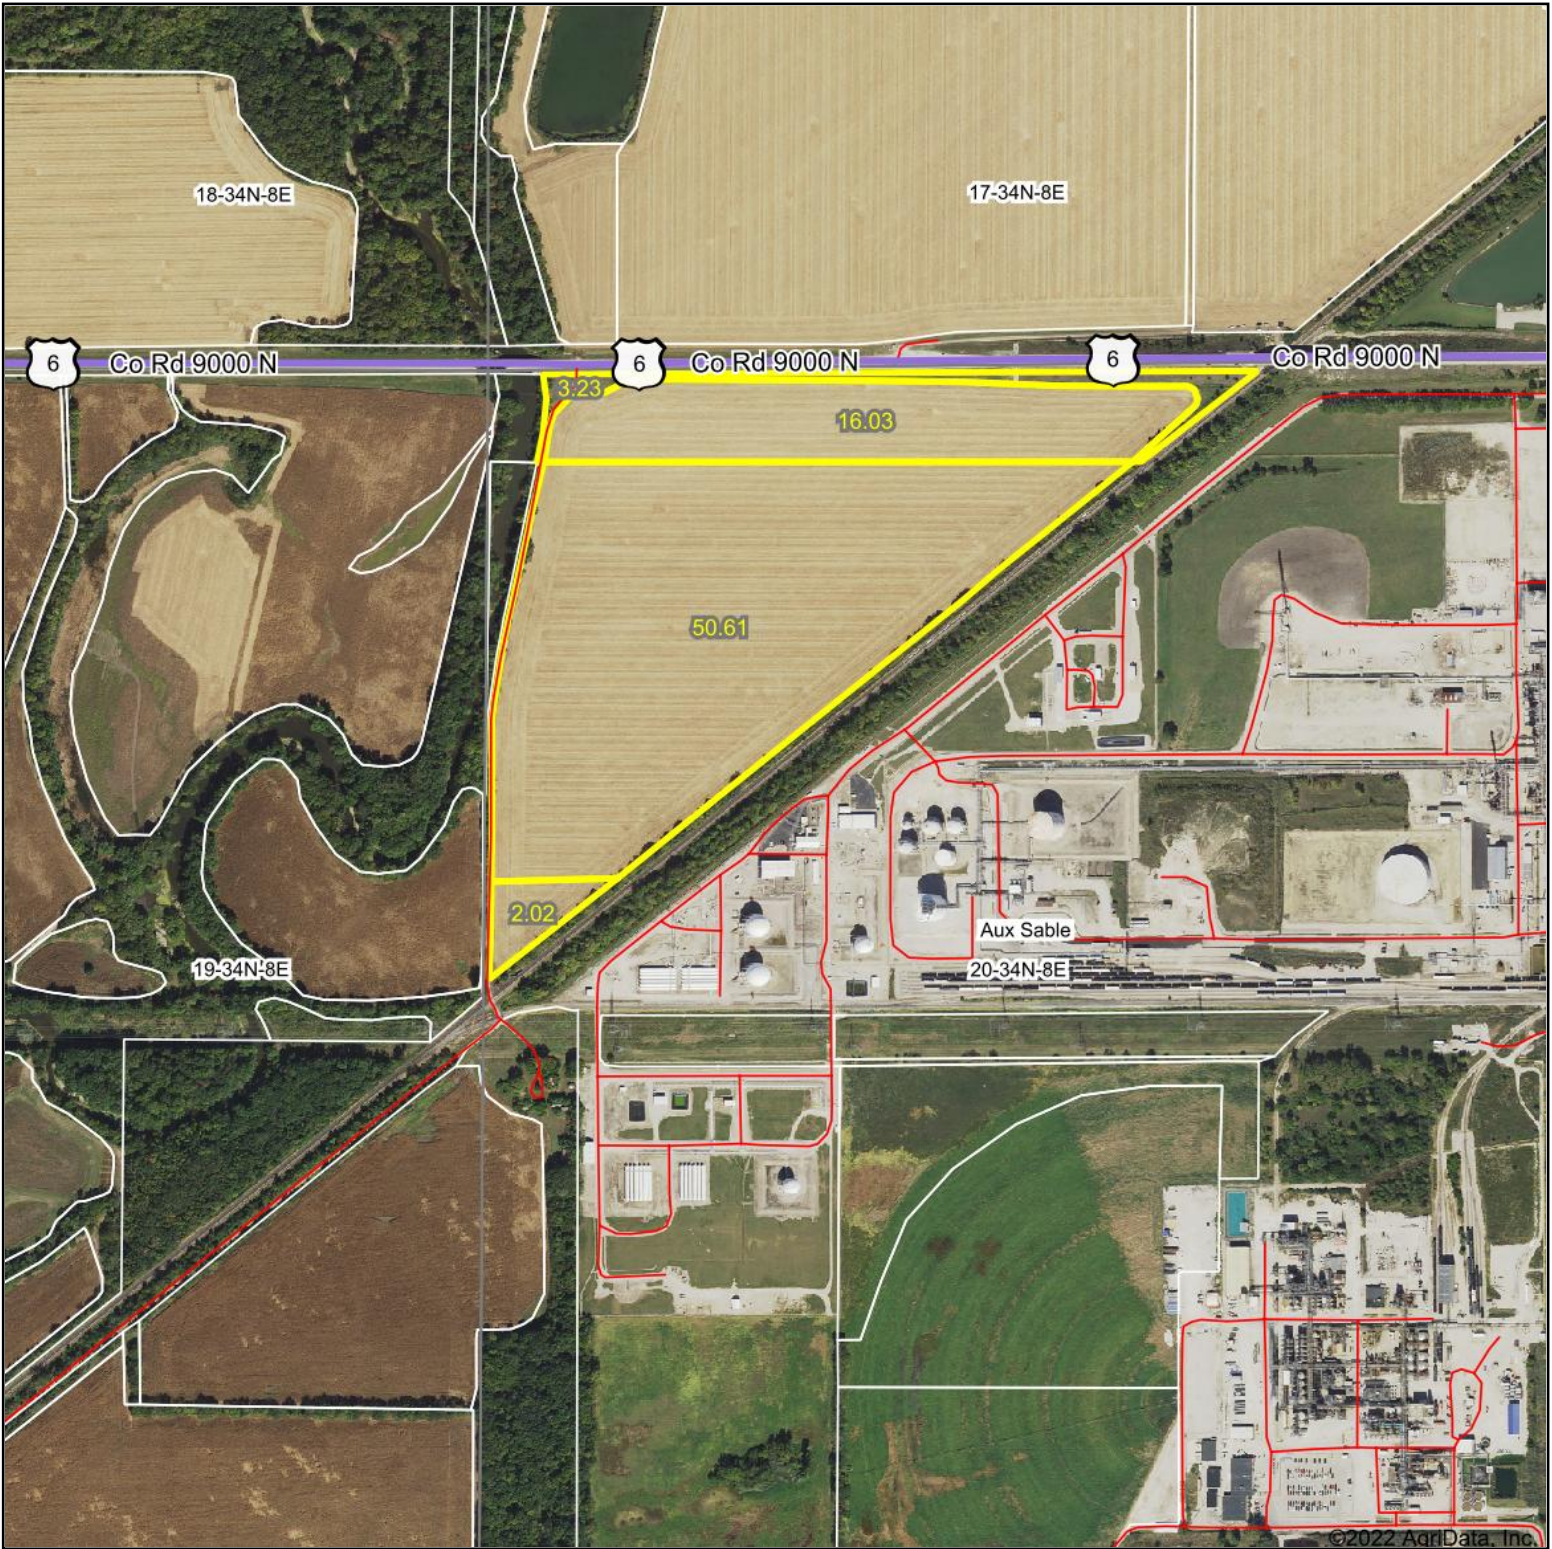

# Aerial Map

Map Center: 41° 24' 46.09, -88° 20' 39.18

**20-34N-8E**  
**Grundy County**  
**Illinois**

4/4/2022