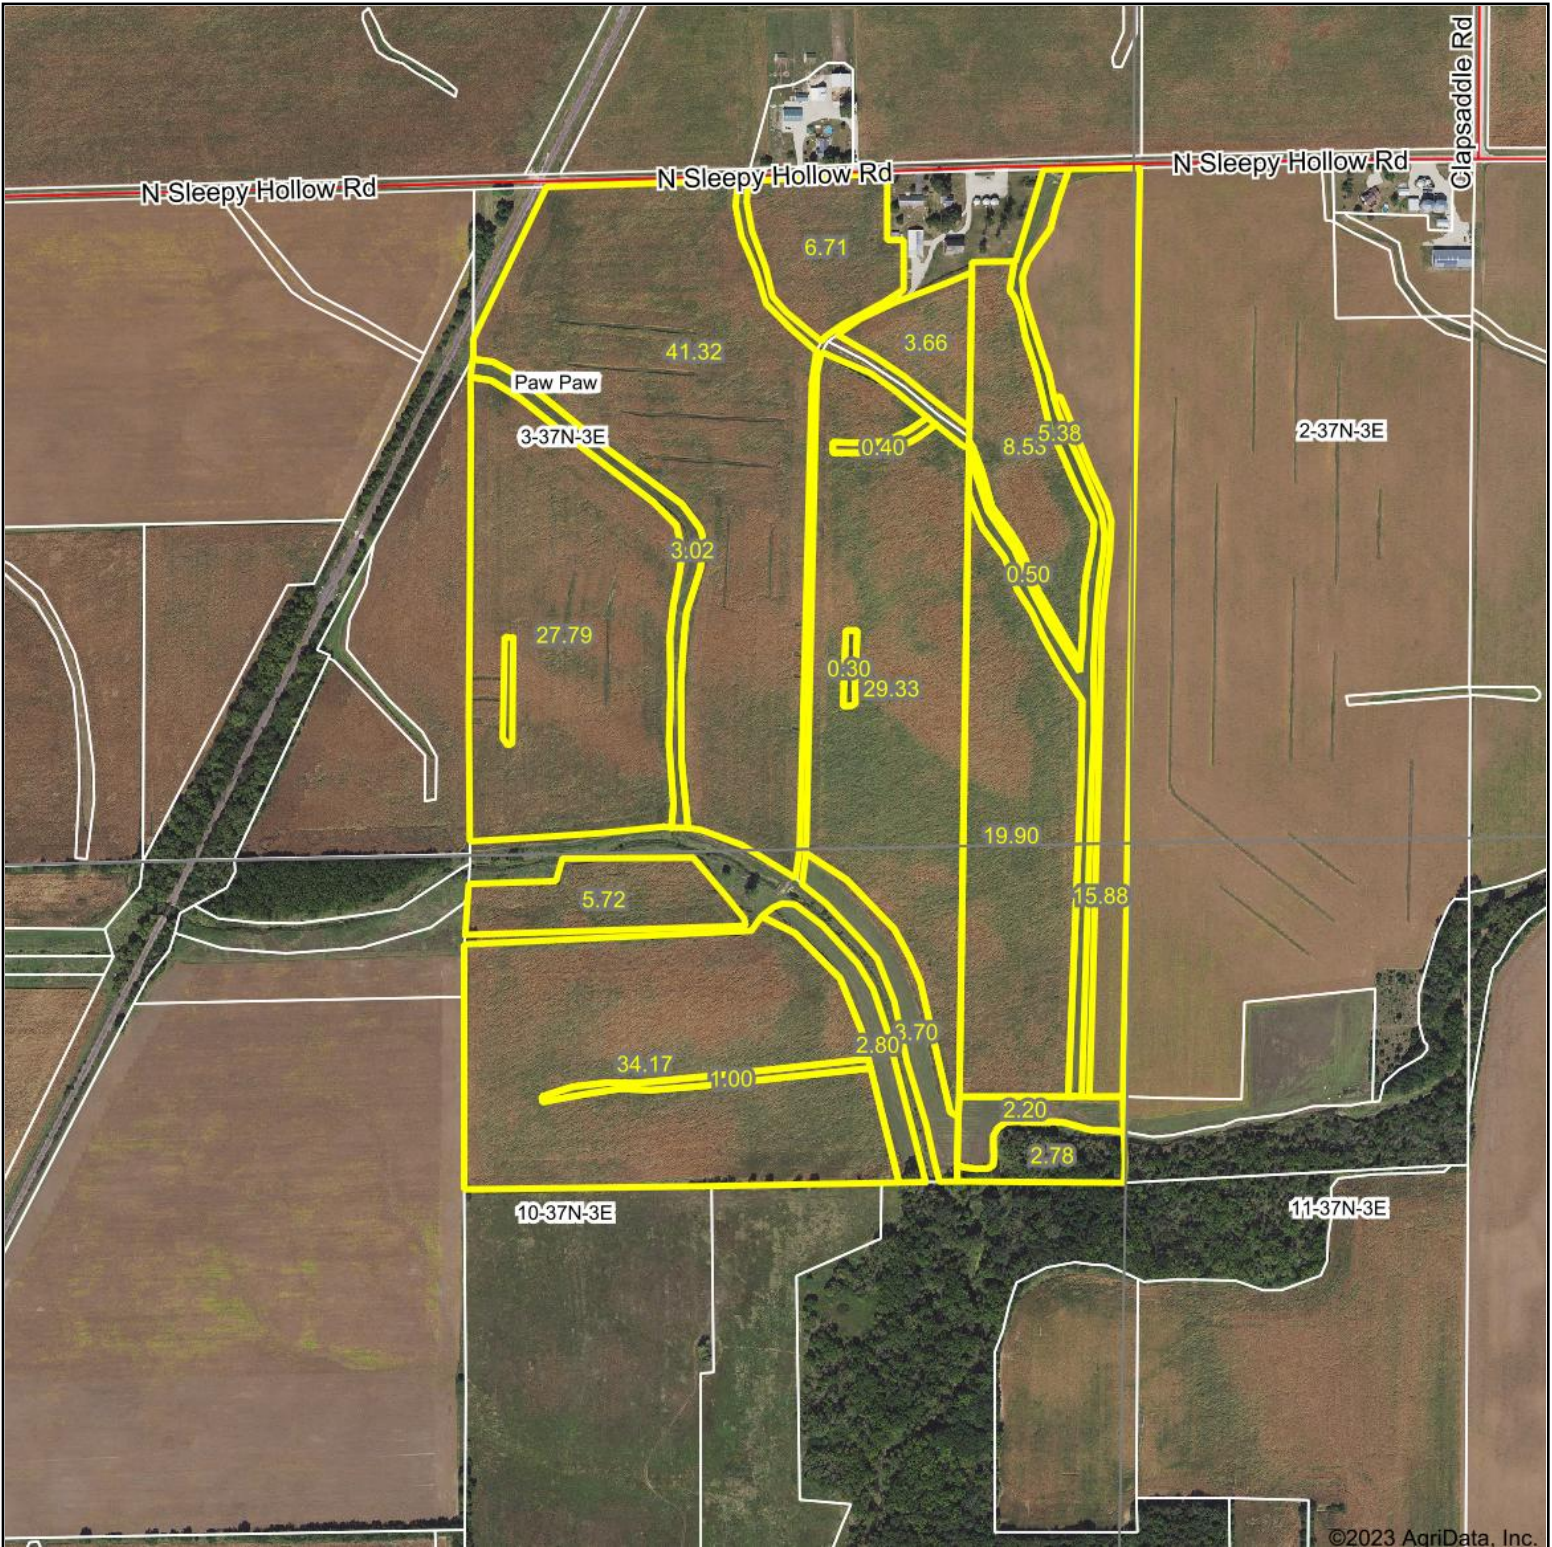

Aerial Map

©2023 AgriData, Inc.

Boundary Center: 41° 42' 16.73, -88° 51' 47.28

3-37N-3E
DeKalb County
Illinois

Maps Provided By:
 surety
CUSTOMIZED ONLINE MAPPING
© AgriData, Inc. 2023 www.AgriDataInc.com

9/11/2023

Field borders provided by Farm Service Agency as of 5/21/2008.