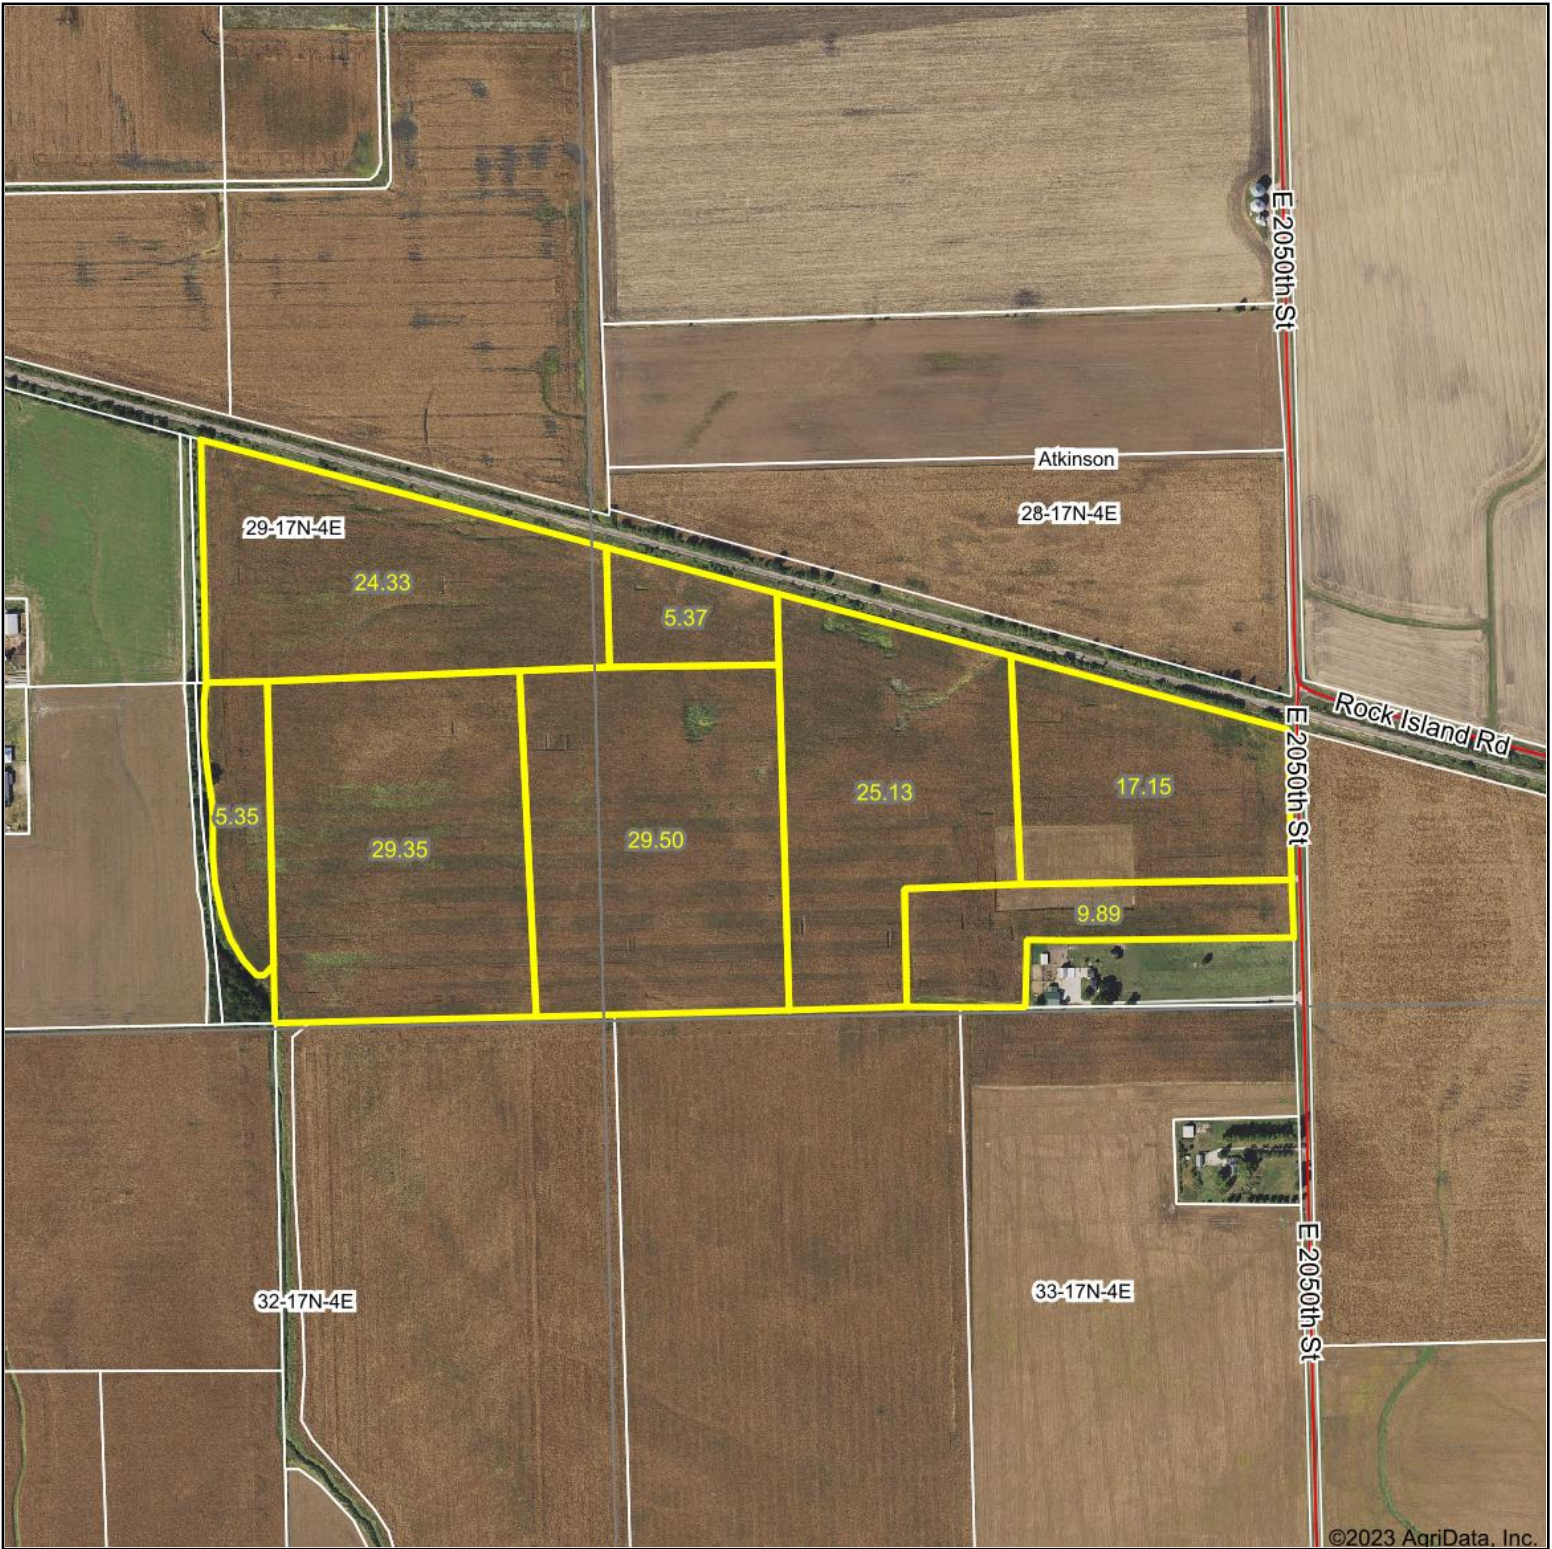

# Aerial Map

©2023 AgriData, Inc.

Boundary Center: 41° 25' 39.97, -90° 2' 48.92

**28-17N-4E**  
**Henry County**  
**Illinois**

12/22/2023