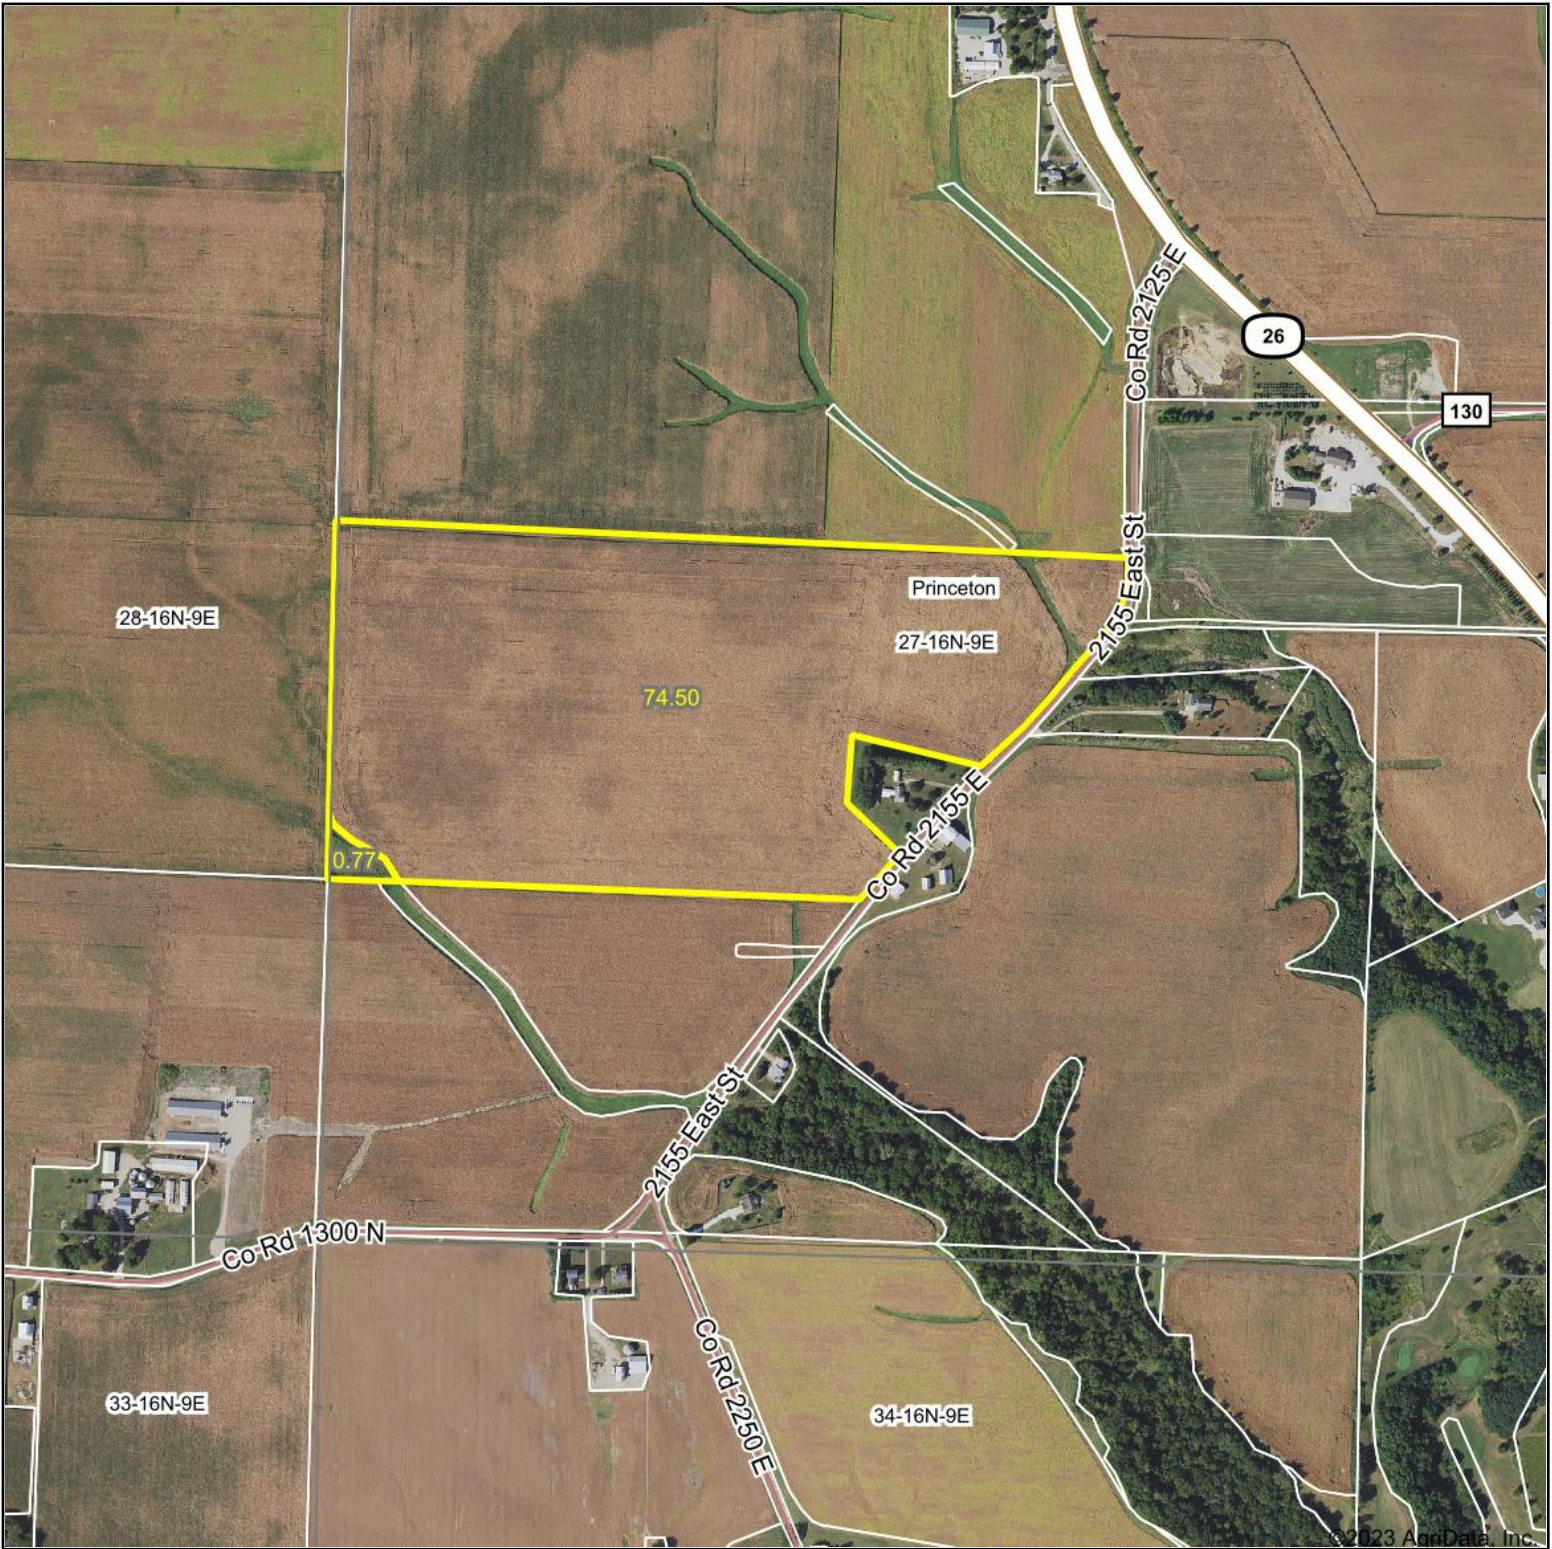

Aerial Map

Boundary Center: 41° 20' 26.62, -89° 26' 41.78

27-16N-9E
Bureau County
Illinois

Maps Provided By:

© AgriData, Inc. 2023 www.AgriDataInc.com

12/23/2023

Field borders provided by Farm Service Agency as of 5/21/2008.